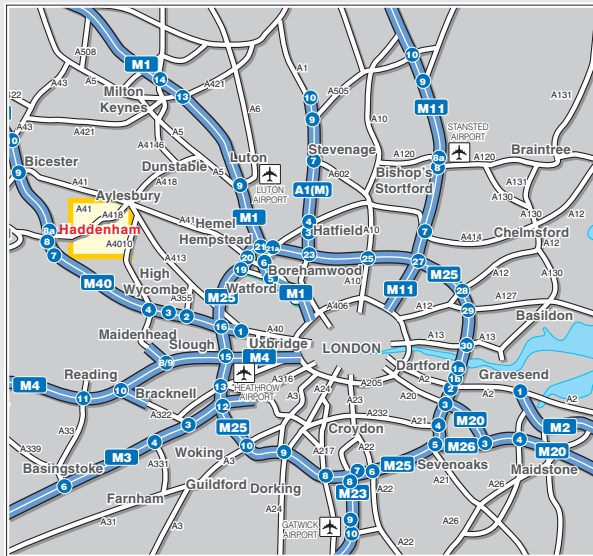

**ANGUS
FIRE**

ALL VISITORS PLEASE REPORT TO RECEPTION

A418 TO
AYLESBURY, LEIGHTON BUZZARD,
DUNSTABLE, M1, MILTON KEYNES,
LONDON LUTON AIRPORT

HADDENHAM & THAME PARKWAY STATION

HADDENHAM

A418 TO
THAME, M40 JCT 8A,
A40, OXFORD

By Air, London Heathrow Airport
Approximately 1 hours drive.
www.heathrowairport.co.uk

How to find us

From the West:

Exit the M40 at Junction 8a (A418, Thame). At the end of the slip-road turn left onto the A418. At the next roundabout take the exit for A418 (Haddenham). From here follow the map.

From the East:

Follow the road signs for Aylesbury (A418). Continue on the A418 past Aylesbury. From here follow the map.