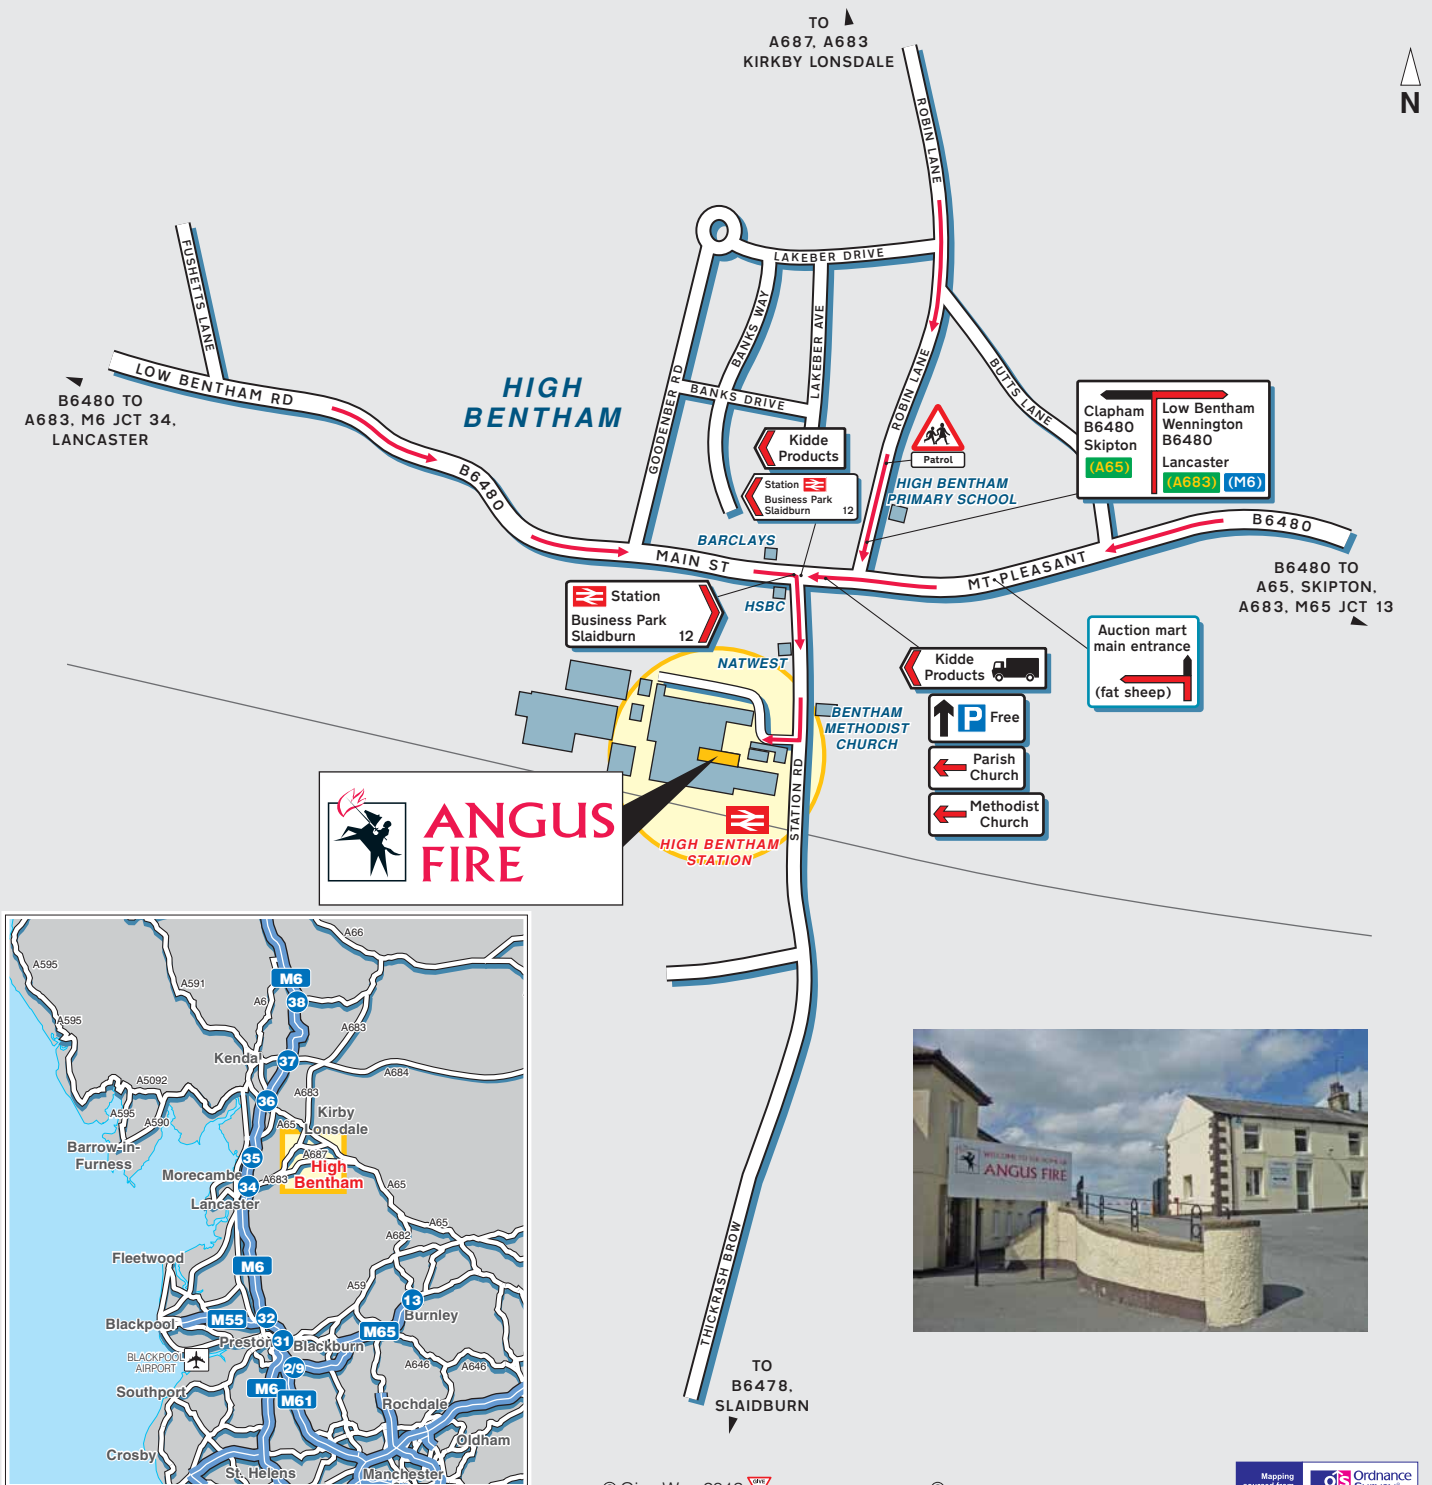

Angus Fire Ltd

Station Road, Bentham, Lancaster, LA2 7NA, UK

Tel: +44 (0)1524 264000 • Fax: +44 (0)1524 264180

Email: general.enquiries@angusuk.co.uk • Web: www.angusfire.co.uk

**ANGUS
FIRE**

ALL VISITORS PLEASE REPORT TO SECURITY

© Give Way 2013 Tel: 0800 019 0027. © Crown Copyright . PU 100040256.

Public Transport

By Rail, High Bentham Station

Approximately 5 minutes walk
For information on train operators and times phone National Rail Enquiries on 0845 7484950.

By Air, Manchester Airport

Approximately 1 hour, 20 minutes drive.
www.manchesterairport.co.uk

How to find us

From the West:

Exit the M6 at Junction 34 (A683, Kirkby Lonsdale, Lancaster). At the end of the slip-road turn left onto the A683. Turn right onto the B6480 (Bentham). From here follow the map.

From the East:

Exit the A65 and join the B6480 (Bentham). Continue on the B6480. From here follow the map.